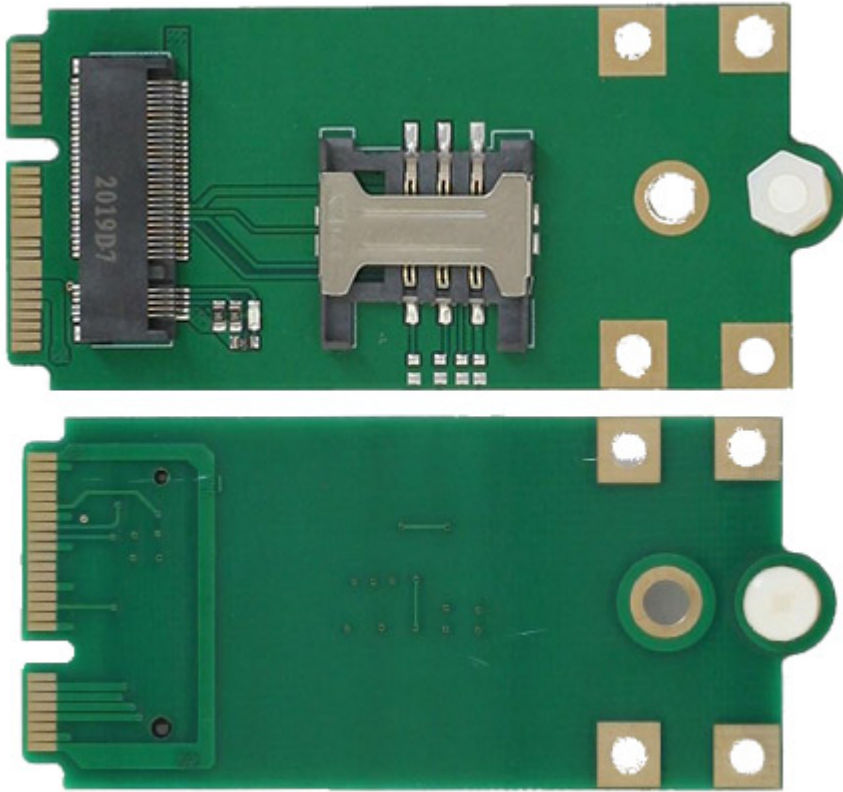

19.95 EUR  
incl. 19% VAT, plus [shipping](#)

- Mini-PCI-Express !
- For all NGFF M.2 cards !

This adapter enables you to use a NGFF (M.2) modem card in a Mini-PCI Express slot. The adapter works in all systems with Mini PCI-E slot (eg. EmbeddedPC, CarPC, MiniPC, Laptop, TabletPC, Android, etc..)

Compatible modem card eg. HSPA / UMTS / EDGE / LTE 4G / 5G M.2 NGFF Modem (Huawei ME906V, Quectel, Simcom,...)

M.2 stands for Next Generation Form Factor which is invented for PCI-SIG by Intel and it is developed for flat and high-efficiency equipment such as Ultrabook or Tablet PCs. It is a natural transition from the Mini Card and Half Mini Card to a smaller form factor in both size and volume which supports multiple function add-in cards/modules including: Wi-Fi, Bluetooth, global navigation satellite systems, near field communication, Hybrid digital radio, wireless gigabit alliance (WiGig), wireless wide area network and solid-state storage devices. Also adds functionality to USB 3.0, display Port, SDIO and SSD-PCIe The SLNX1031 SIM / M.2 to mini PCIe adapter is designed for desktop/Laptop PCs that convert 3G wireless M.2 Card to full/half mini card slot. You can insert your M.2 card (Socket 2 SSIC-base WWAN) such as GSM, HSPA(3.5G), GPS, LTE cards to this adapter then plug to USB port through USB cable.